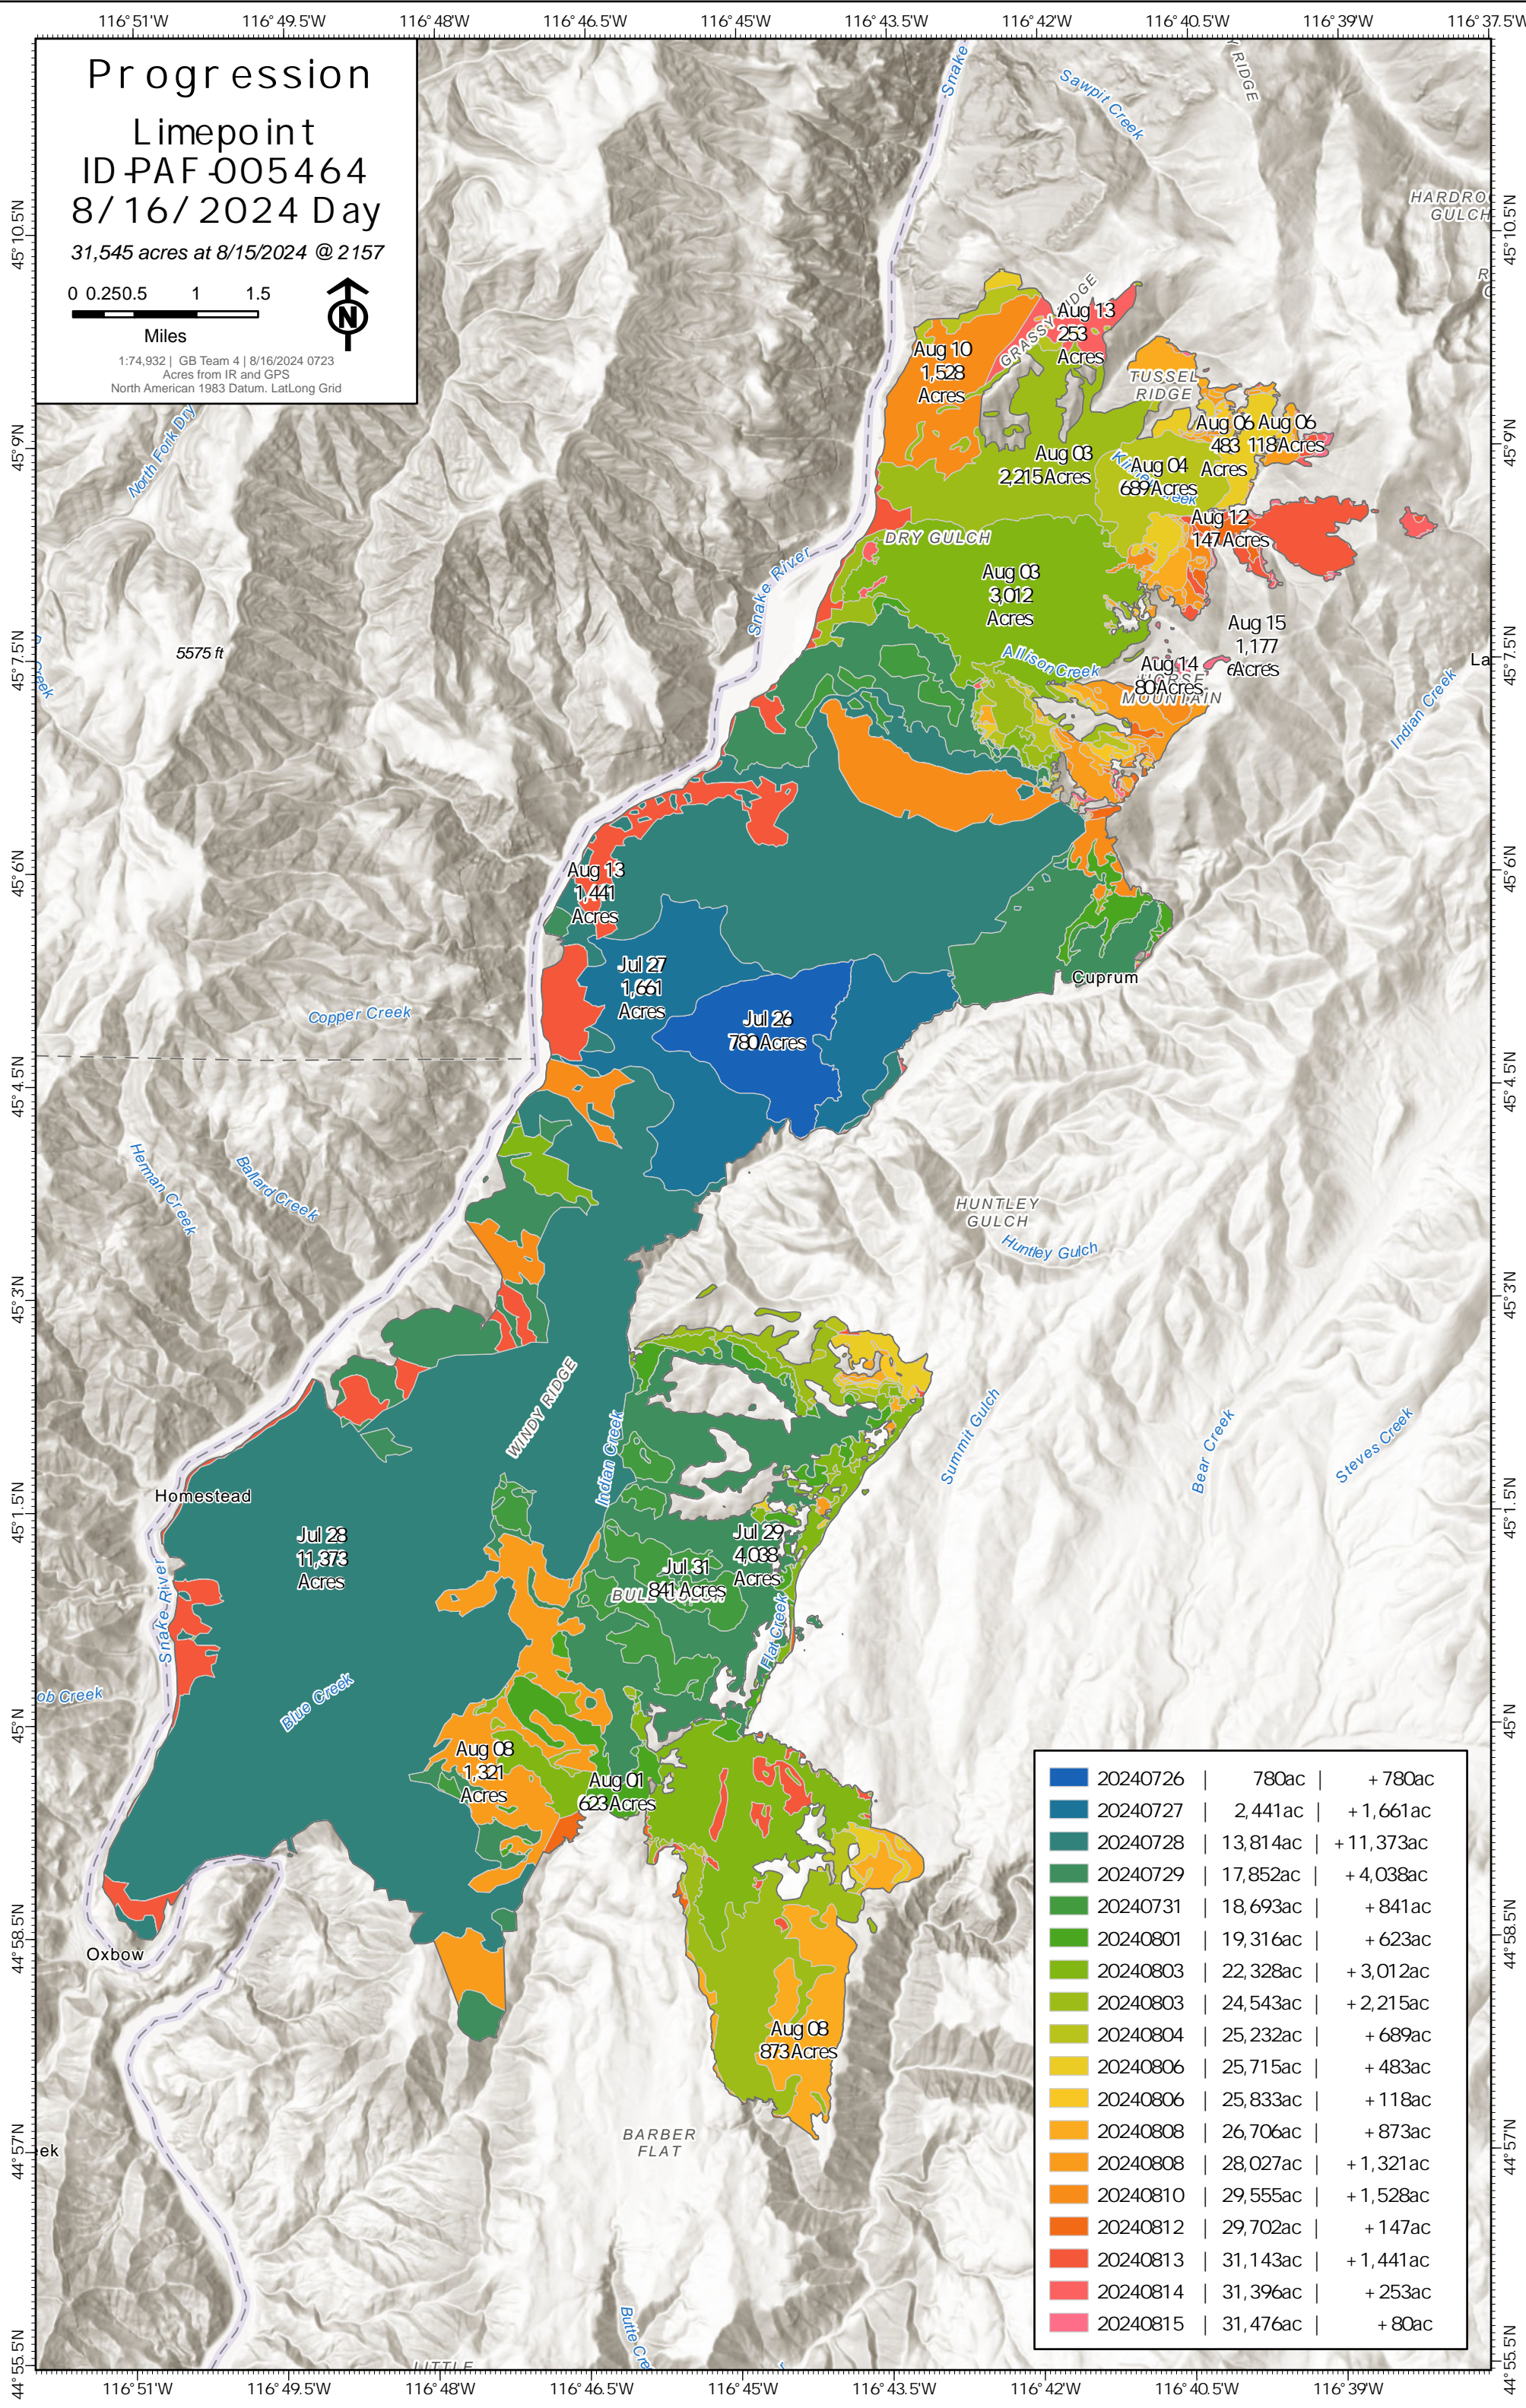

# Progression

Limepoint  
 ID PAF 005464  
 8/16/2024 Day  
 31,545 acres at 8/15/2024 @ 2157

20240726	780ac	+ 780ac
20240727	2,441ac	+ 1,661ac
20240728	13,814ac	+ 11,373ac
20240729	17,852ac	+ 4,038ac
20240731	18,693ac	+ 841ac
20240801	19,316ac	+ 623ac
20240803	22,328ac	+ 3,012ac
20240803	24,543ac	+ 2,215ac
20240804	25,232ac	+ 689ac
20240806	25,715ac	+ 483ac
20240806	25,833ac	+ 118ac
20240808	26,706ac	+ 873ac
20240808	28,027ac	+ 1,321ac
20240810	29,555ac	+ 1,528ac
20240812	29,702ac	+ 147ac
20240813	31,143ac	+ 1,441ac
20240814	31,396ac	+ 253ac
20240815	31,476ac	+ 80ac